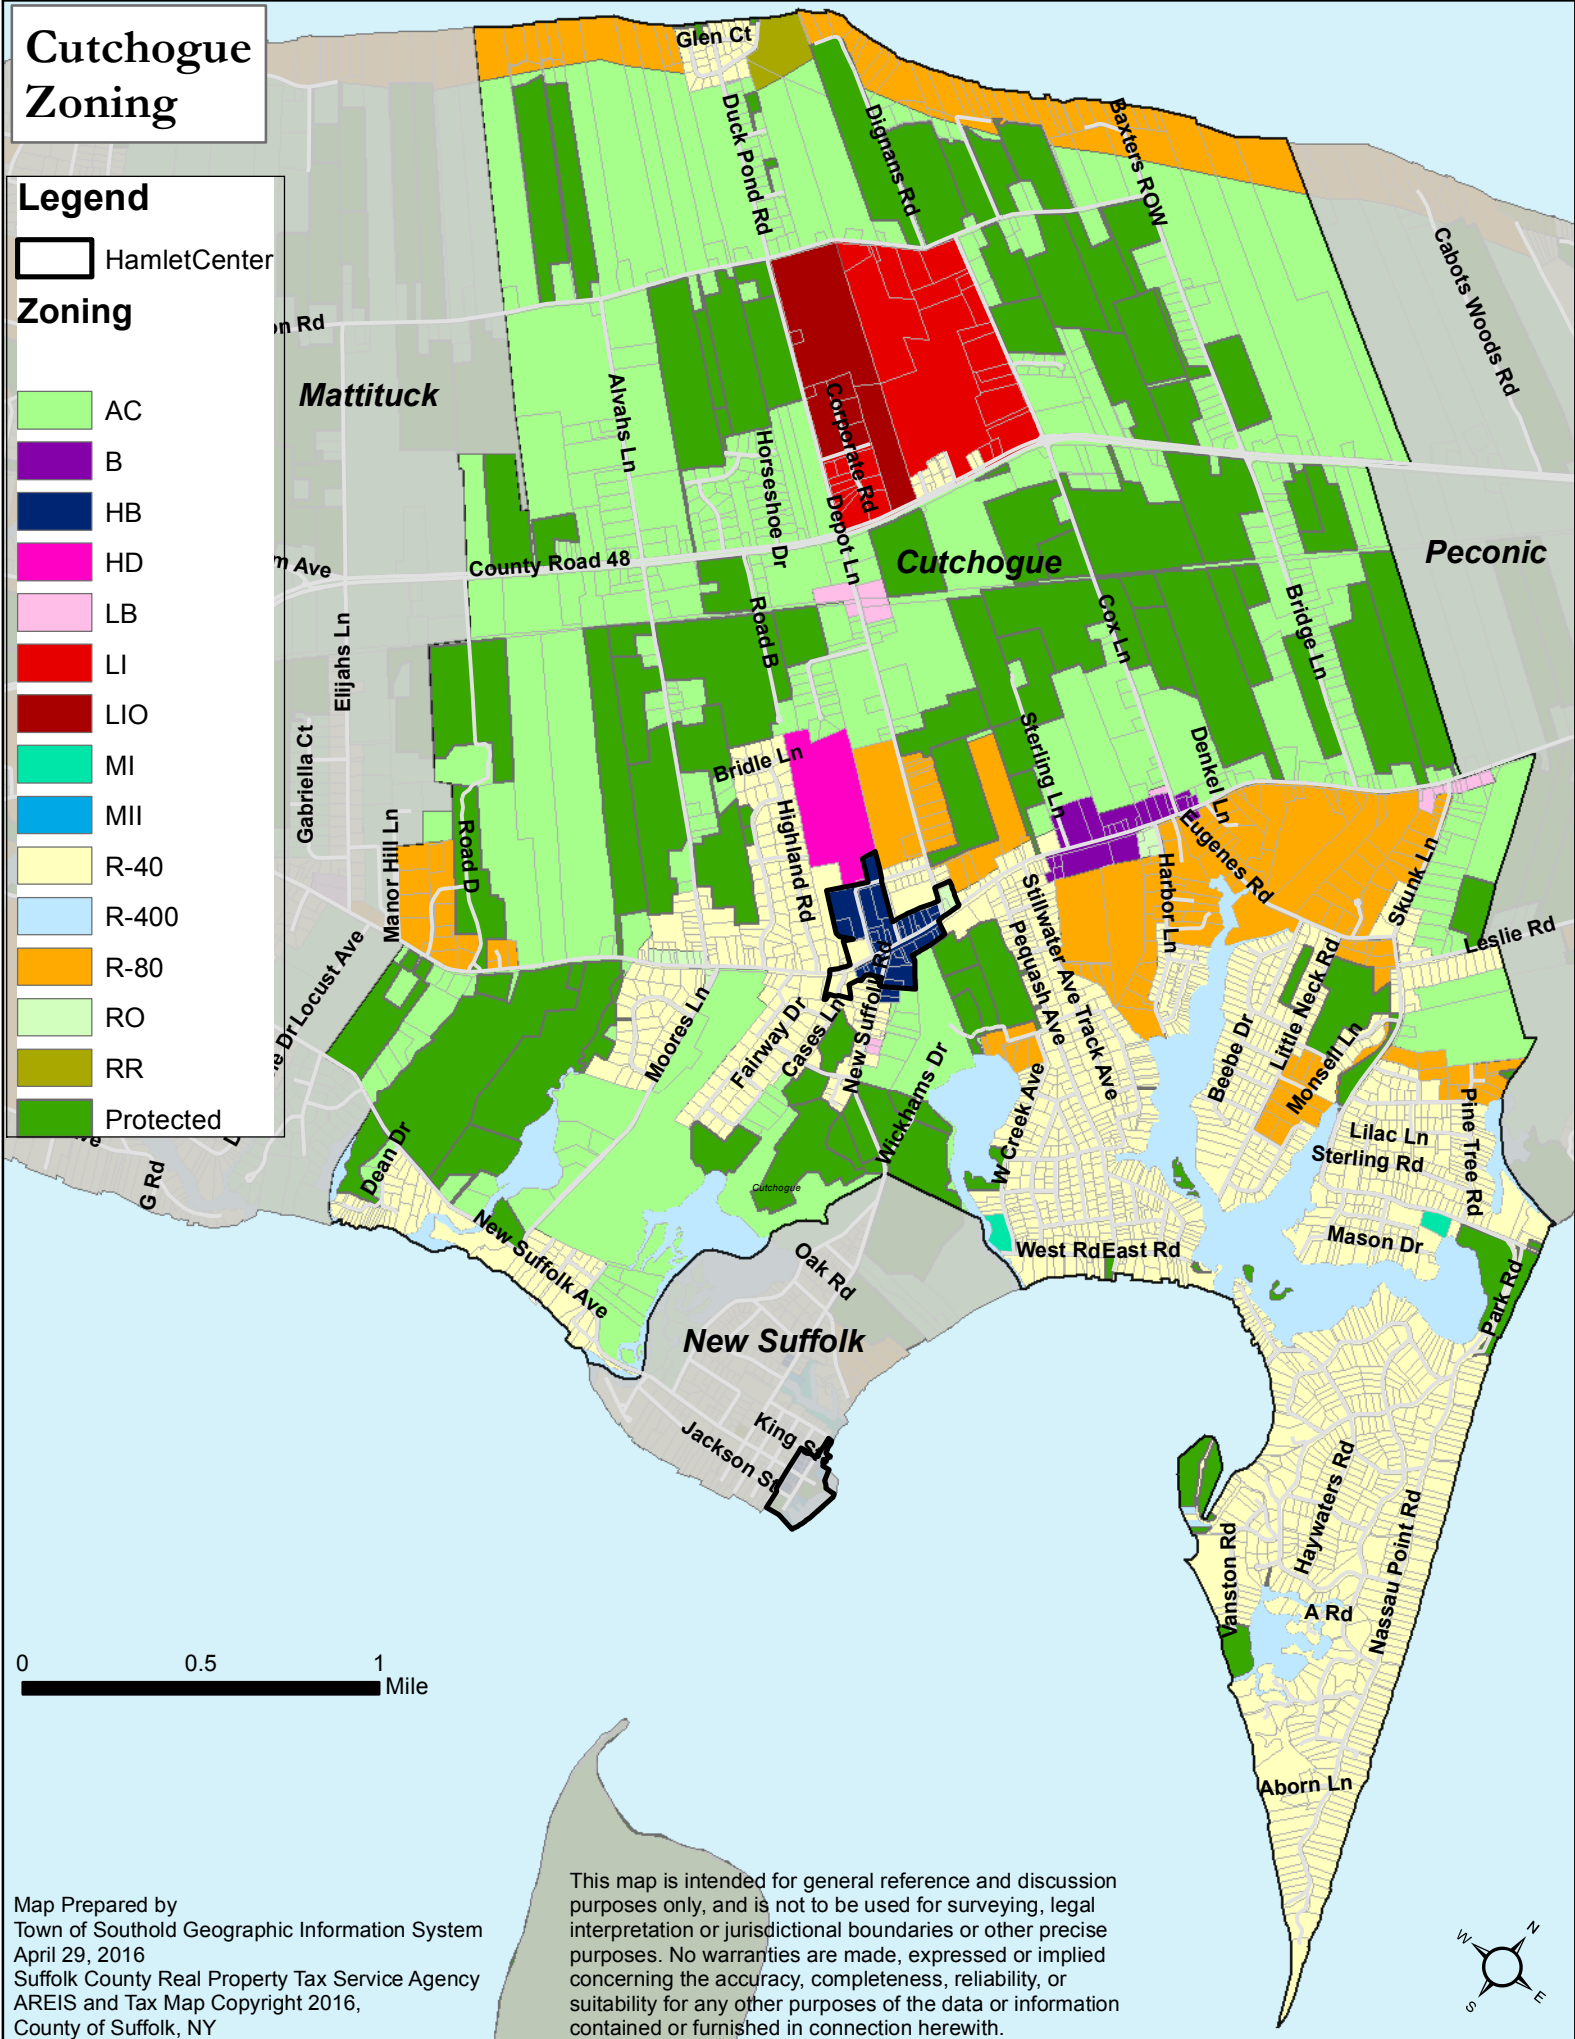

Cutchogue Zoning

Legend

HamletCenter

Zoning

- AC
- B
- HB
- HD
- LB
- LI
- LIO
- MI
- MII
- R-40
- R-400
- R-80
- RO
- RR
- Protected

Map Prepared by
 Town of Southold Geographic Information System
 April 29, 2016
 Suffolk County Real Property Tax Service Agency
 AREIS and Tax Map Copyright 2016,
 County of Suffolk, NY

This map is intended for general reference and discussion purposes only, and is not to be used for surveying, legal interpretation or jurisdictional boundaries or other precise purposes. No warranties are made, expressed or implied concerning the accuracy, completeness, reliability, or suitability for any other purposes of the data or information contained or furnished in connection herewith.